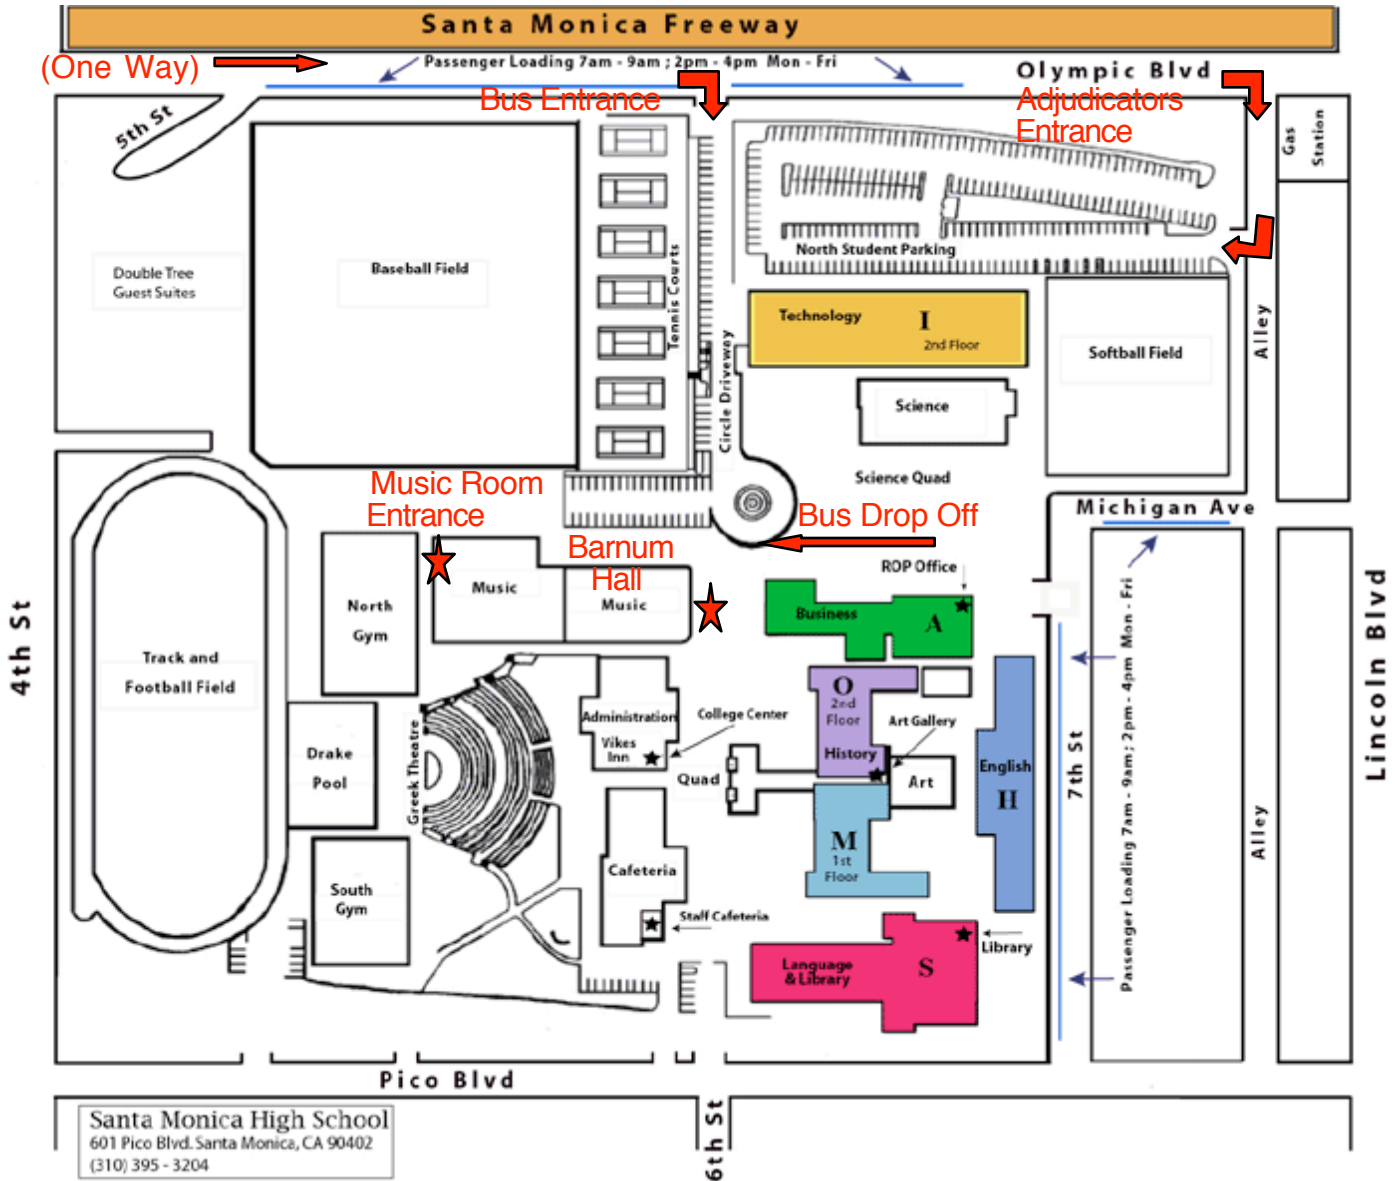

Festival Loyal tuo

Driving Directions: Get on the I-10 going West. Take the 4th Street Exit (stay left). Turn Left onto 4th Street. Immediately turn Left (as if you are getting back on to the I-10), however, veer Right – do not get back on the I-10! You will be on Olympic Boulevard, which goes right by Santa Monica High School. If you pass Lincoln Boulevard, (the next stop light), you have gone too far. You will pass the baseball field and tennis courts. Busses will turn Right into the entrance at the end of the Tennis Courts. Unoad students at the Drop Off Circle. The busses will be directed to off campus parking.