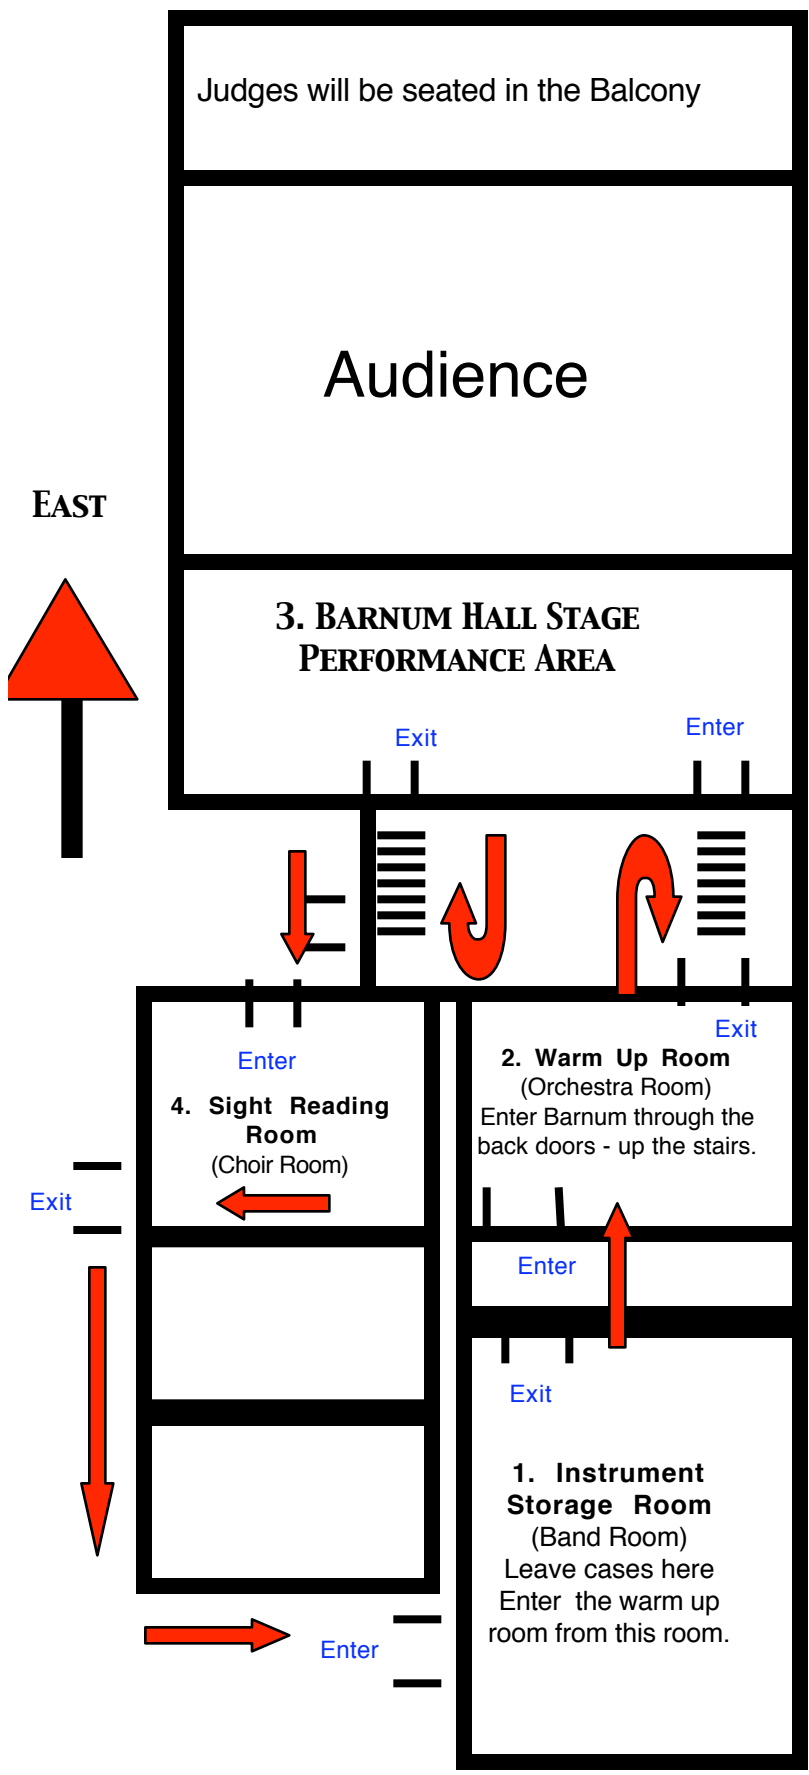

Festival Loyal tuo

Driving Directions: Get on the I-10 going West. Take the 4th Street Exit (stay left). Turn Left onto 4th Street. Immediately turn Left (as if you are getting back on to the I-10), however, veer Right – do not get back on the I-10! You will be on Olympic Boulevard, which goes right by Santa Monica High School. If you pass Lincoln Boulevard, (the next stop light), you have gone too far. You will pass the baseball field and tennis courts. Busses will turn Right into the entrance at the end of the Tennis Courts. Unoad students at the Drop Off Circle. The busses will be directed to off campus parking.