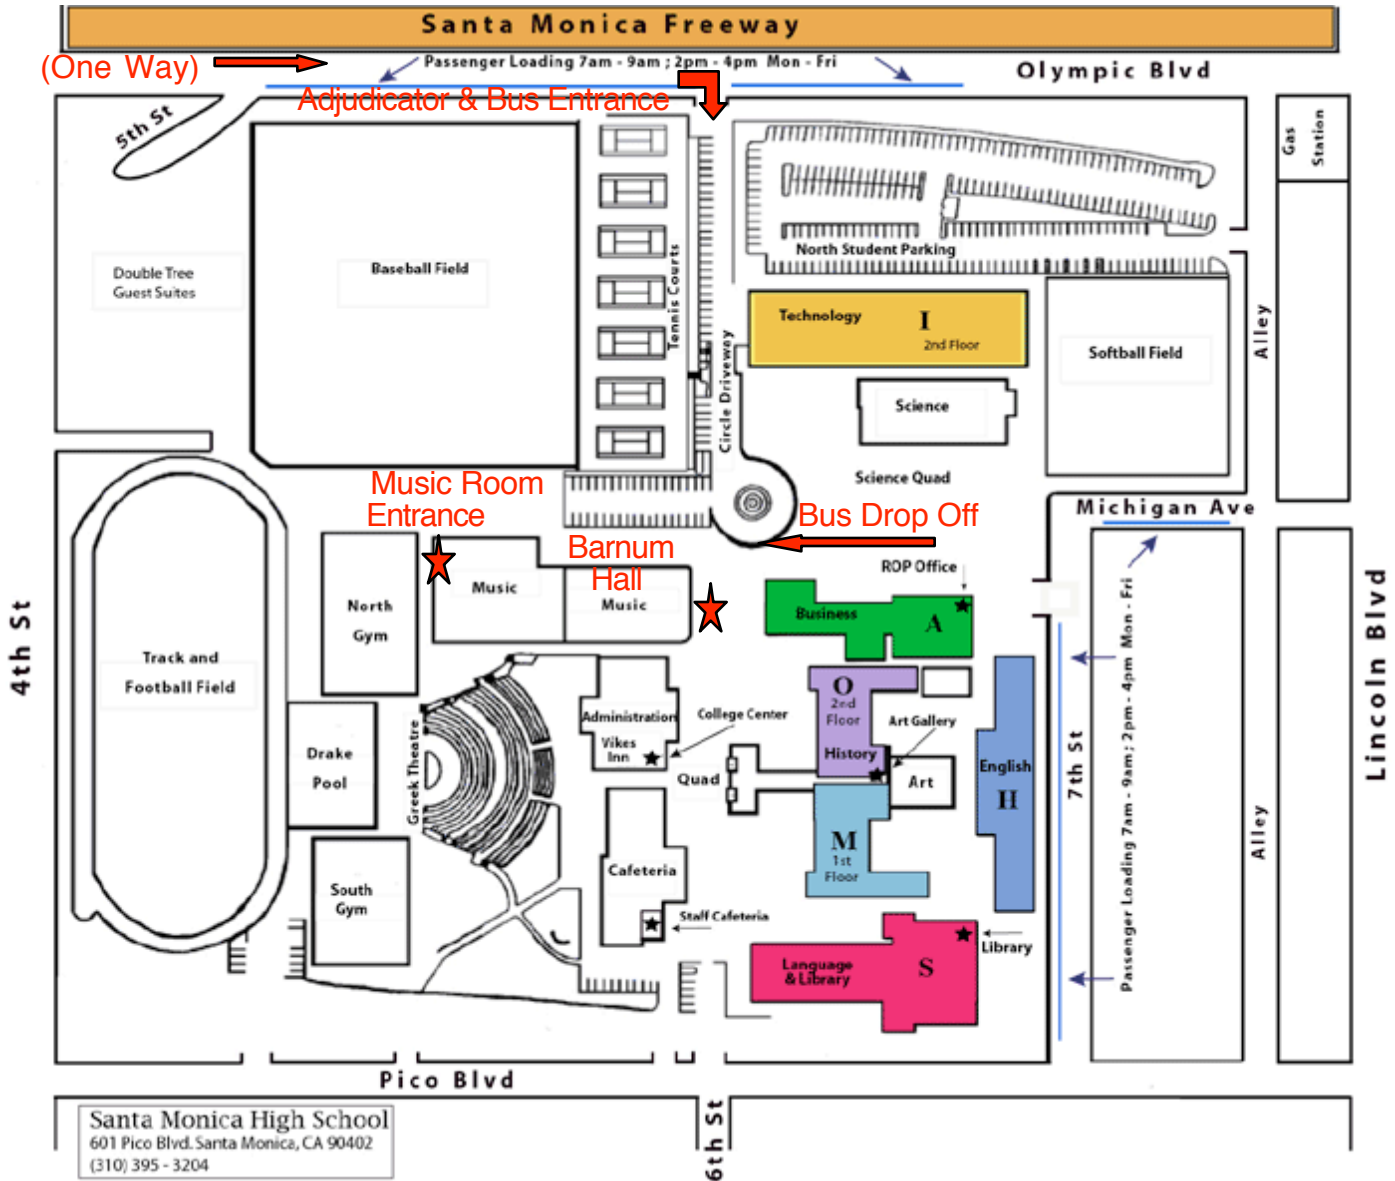

Loss - a - Jay - t - 054

Driving Directions: Get on the I-10 going West. Take the 4th Street Exit (stay left). Turn Left onto 4th Street. Immediately turn Left (as if you are getting back on to the I-10), however, veer Right – do not get back on the I-10! You will be on Olympic Boulevard, which goes right by Santa Monica High School. If you pass Lincoln Boulevard, (the next stop light), you have gone too far. You will pass the baseball field and tennis courts. Busses will turn Right into the entrance at the end of the Tennis Courts. Unoad students at the Drop Off Circle. The busses will be directed to off campus parking.